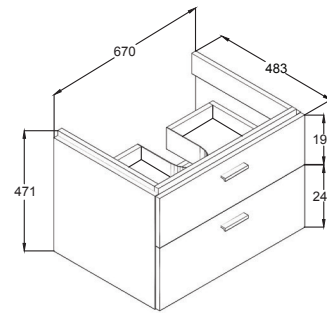

### Requires

G812801 Lavatory 70 cm

حوض ٧٠ سم

## Connect

Connect  
Wsshbasin  
G812801 Connect washbasin 70 x 49 cm, central tap hole punched and two holes semi punched.

حوض ٤٩x٧٠ سم