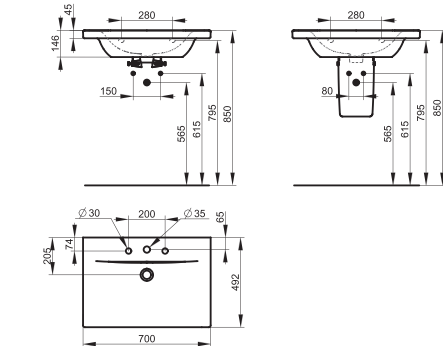

## Connect

Connect  
Wsshbasin  
G812801 Connect washbasin 70 x 49 cm, central tap hole punched and two holes semi punched.

حوض ٤٩x٧٠ سم

## Connect

Connect  
Countertop Basin  
E505901 Connect Countertop rectangular washbasin including fixation set 58 x 41 cm.

حوض مستطيل يثبت فوق سطح أفقى ٤١ x ٤١ سم