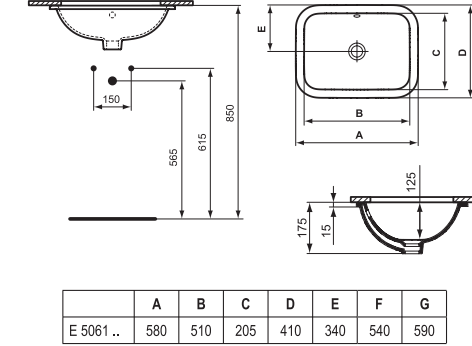

Connect

Connect
Furniture
G1842XA Connect furniture dark walnut 70cm 2 drawers

وحدة كونكت ٧٠ سم ٢ درج لون بني غامق

Requires

G812801 Lavatory 70 cm

حوض ٧٠ سم

Connect

Connect
Furniture
G1842SV Connect furniture light oak 70cm 2 drawers

وحدة كونكت ٧٠ سم ٢ درج لون خشبي فاتح

Requires

G812801 Lavatory 70 cm

حوض ٧٠ سم

Connect

Connect
Wsshbasin
G812801 Connect washbasin 70 x 49 cm, central tap hole punched and two holes semi punched.

حوض ٤٩x٧٠ سم

Requires

E797401 Wall hung Pedestal

عامود حوض معلق

Connect

Connect
Countertop Basin
E505901 Connect Countertop rectangular washbasin including fixation set 58 x 41 cm.

حوض مستطيل يثبت فوق سطح أفقى ٤١ x ٤١ سم

Requires

E797401 Wall hung Pedestal

عامود حوض معلق

Connect

Connect
Undercounter Basin
E506101 Connect Undercounter rectangular washbasin including fixation set 58 x 41 cm.

حوض مستطيل يثبت تحت سطح أفقى ٤١ x ٤١ سم

Requires

E797401 Wall hung Pedestal

عامود حوض معلق

Connect

Connect
Close-Coupled back to wall bowl
E803701 Bowl P/S without douche

مرحاض صرف P/S بدون دوش

Requires

E772401 Seat & cover (Soft Close)

سيديلي بلاستيك (ذاتي الغلق)

E714301 Tank & trim - dual flush

خزان بالعدة - زر مزدوج ضاغط

G900701 Outlet bend (vertical)

جلبة لتحويل الصرف

Connect

Connect
Floor Standing Close-Coupled bowl
E803601 Bowl P without douche

مرحاض صرف P بدون دوش

Requires

E772401 Seat & cover (Soft Close)

سيديلي بلاستيك (ذاتي الغلق)

E714301 Tank & trim - dual flush

خزان بالعدة - زر مزدوج ضاغط

Connect

Connect
Wall-hung bowl
E785001 Wall hung bowl without douche

مرحاض معلق بدون دوش

Requires

E772401 Seat & cover (Soft Close)

سيديلي بلاستيك (ذاتي الغلق)