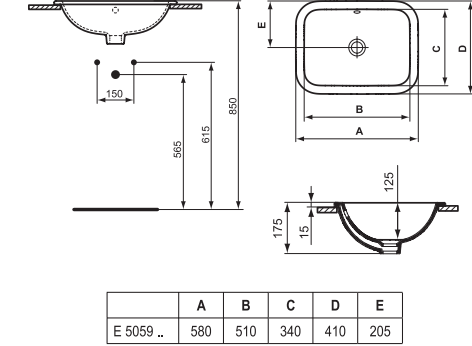

## Connect

Connect  
Wsshbasin  
G812801 Connect washbasin 70 x 49 cm, central tap hole punched and two holes semi punched.

حوض ٤٩x٧٠ سم

## Connect

Connect  
Countertop Basin  
E505901 Connect Countertop rectangular washbasin including fixation set 58 x 41 cm.

حوض مستطيل يثبت فوق سطح أفقى ٤١ x ٤١ سم

## Connect

Connect  
Undercounter Basin  
E506101 Connect Undercounter rectangular washbasin including fixation set 58 x 41 cm.

حوض مستطيل يثبت تحت سطح أفقى ٤١ x ٤١ سم